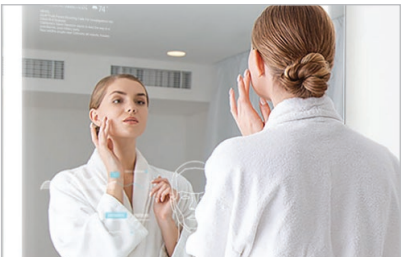

The Smarter Mirror

- Built-in Full HD Camera and Microphone
- Stunning picture visibility (4K Ultra HD resolution on select models) with TV sizes ranging from 12.1" to 98"
- QAIO comes standard with an additional 12.1" panel. This display can show local weather, stocks, transit-time to work, reminders and news
- Designed for easy installation in only 30 minutes
- Wireless Keyboard for navigating online, along with Alexa Voice Control and Touch Screen
- QAIO True light, which allows for custom lighting
- Built-in Night Light with motion sensor

and so much more.

Smart Vanity Mirror

Compatible with Apps

Motion Sensor Night Light

Alexa Voice Control