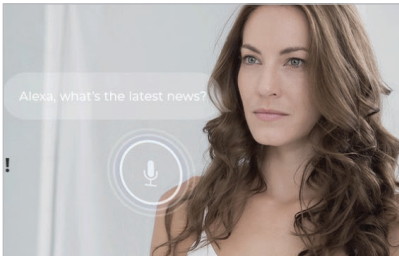

The Smarter Mirror

- Built-in Full HD Camera and Microphone
- Stunning picture visibility (4K Ultra HD resolution on select models) with TV sizes ranging from 12.1" to 98"
- QAIO comes standard with an additional 12.1" panel. This display can show local weather, stocks, transit-time to work, reminders and news
- Designed for easy installation in only 30 minutes
- Wireless Keyboard for navigating online, along with Alexa Voice Control and Touch Screen
- QAIO True light, which allows for custom lighting
- Built-in Night Light with motion sensor

and so much more.

Smart Vanity Mirror

Compatible with Apps

Motion Sensor Night Light

Alexa Voice Control