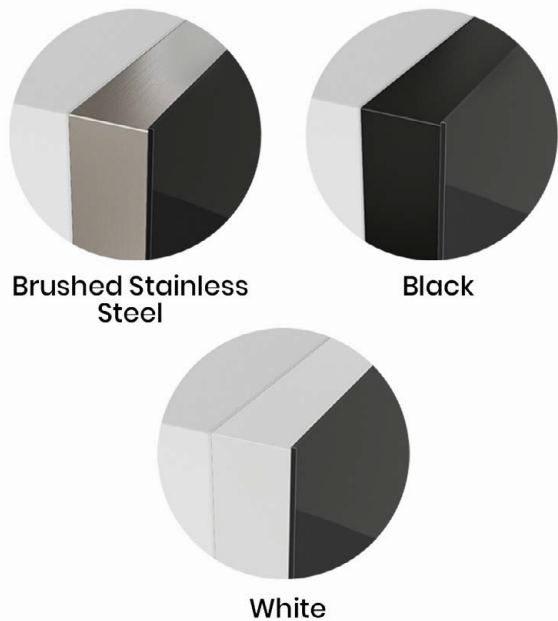

选择边条加工工艺

您可以定制您的橱柜电视的边条，以完美地搭配您的厨房风格。由此，您的橱柜电视将与您的厨房完美融合。从我们提供的不同加工工艺中选择：

- 拉丝不锈钢
- 白色
- 黑色