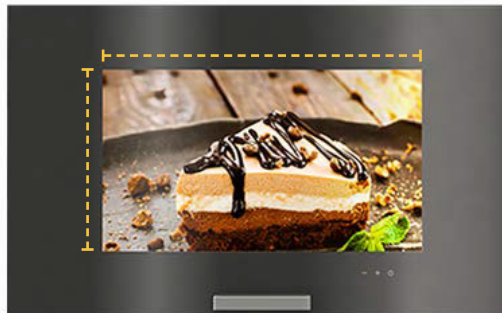

选择显示屏尺寸

有各种尺寸的显示屏适用于CT-200橱柜电视。您可以从CT-200橱柜中选择 15.6”、18.5”、22”、28”和32”电视。橱柜电视CT-100配准配置22”电视